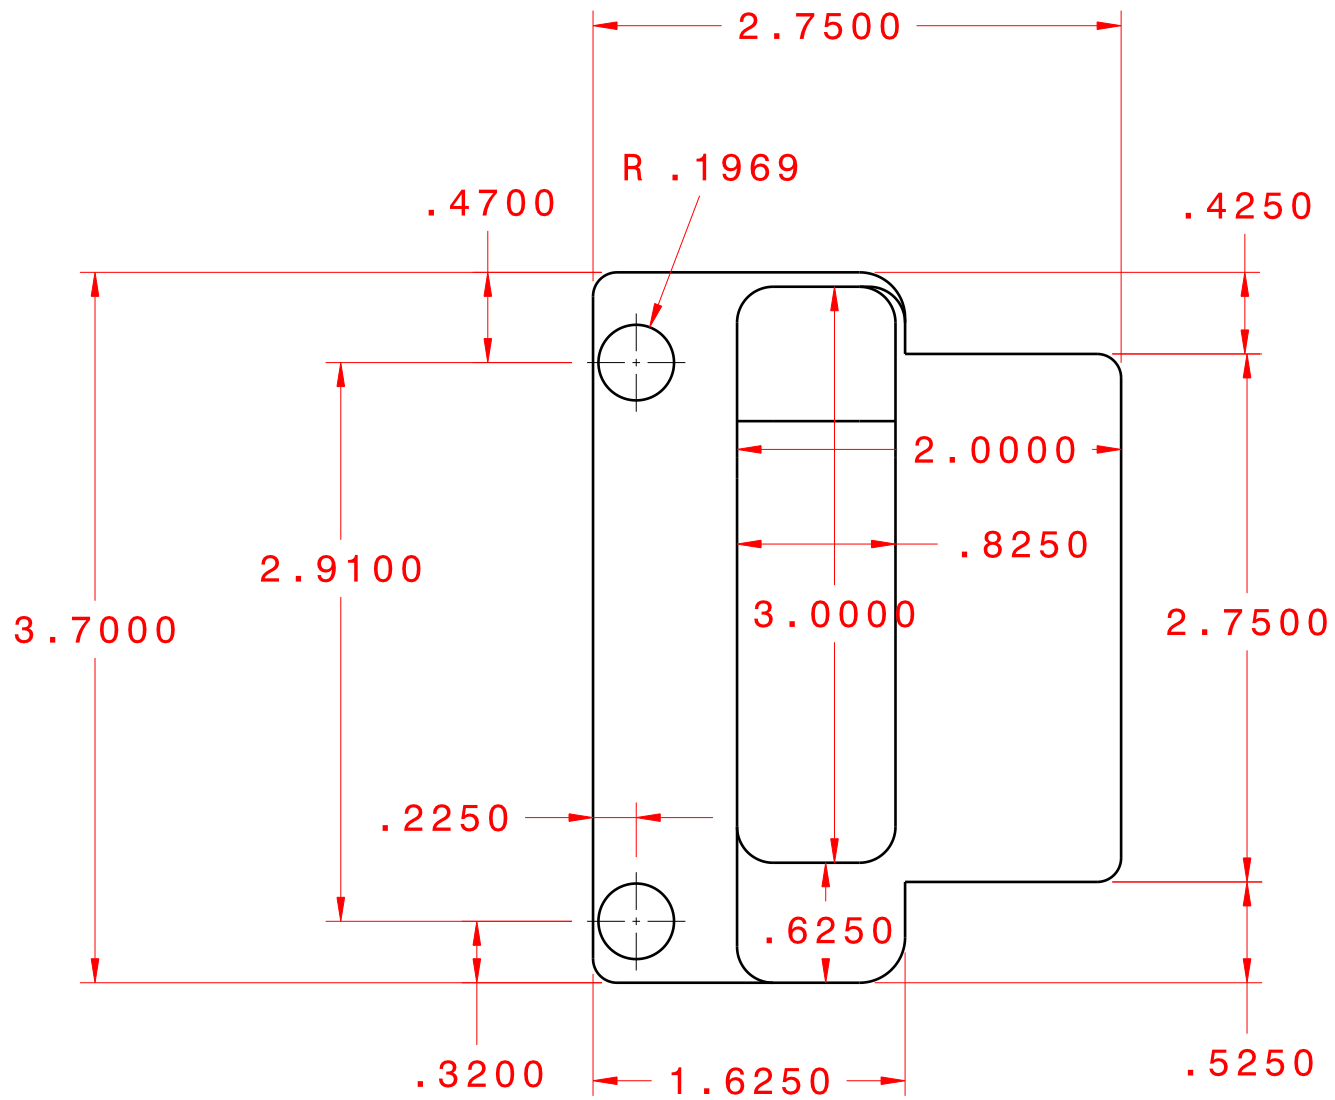

Floyd Rose

Pro Series Routing Diagrams

floydrose.com

Floyd Rose Pro Bottom Routes
Dimensions in inches

Dimensions in inches

Floyd Rose Pro Top Routes
 Dimensions in inches

Floyd Rose Pro Stud Anchor Depth
Dimensions in inches