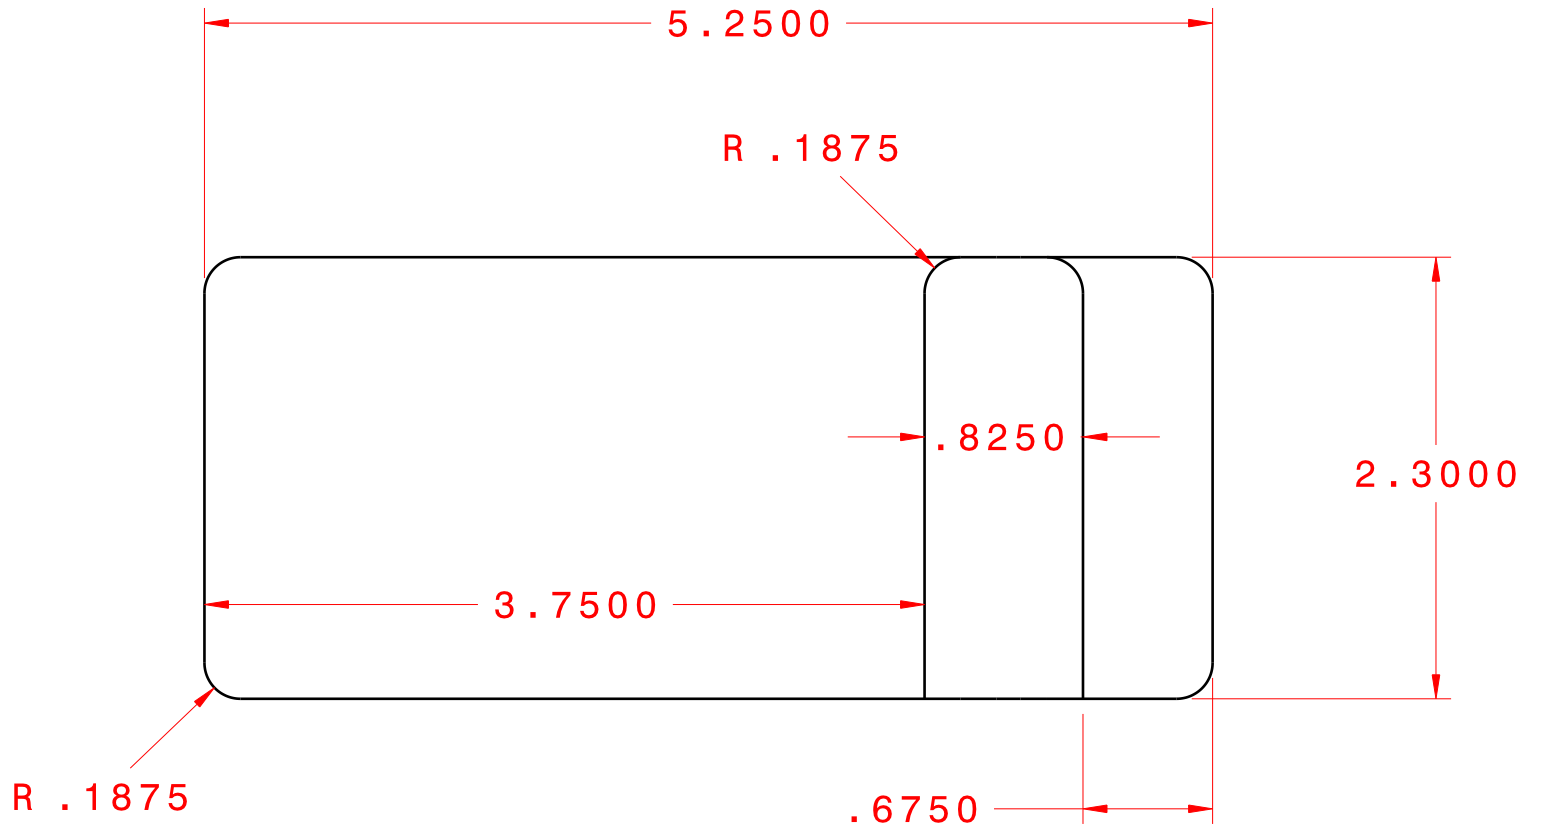

Floyd Rose

Pro Series Routing Diagrams

floydrose.com

Floyd Rose Pro Bottom Routes
Dimensions in inches

Dimensions in inches

Floyd Rose Pro Top Routes
 Dimensions in inches

Floyd Rose Pro Stud Anchor Depth
Dimensions in inches