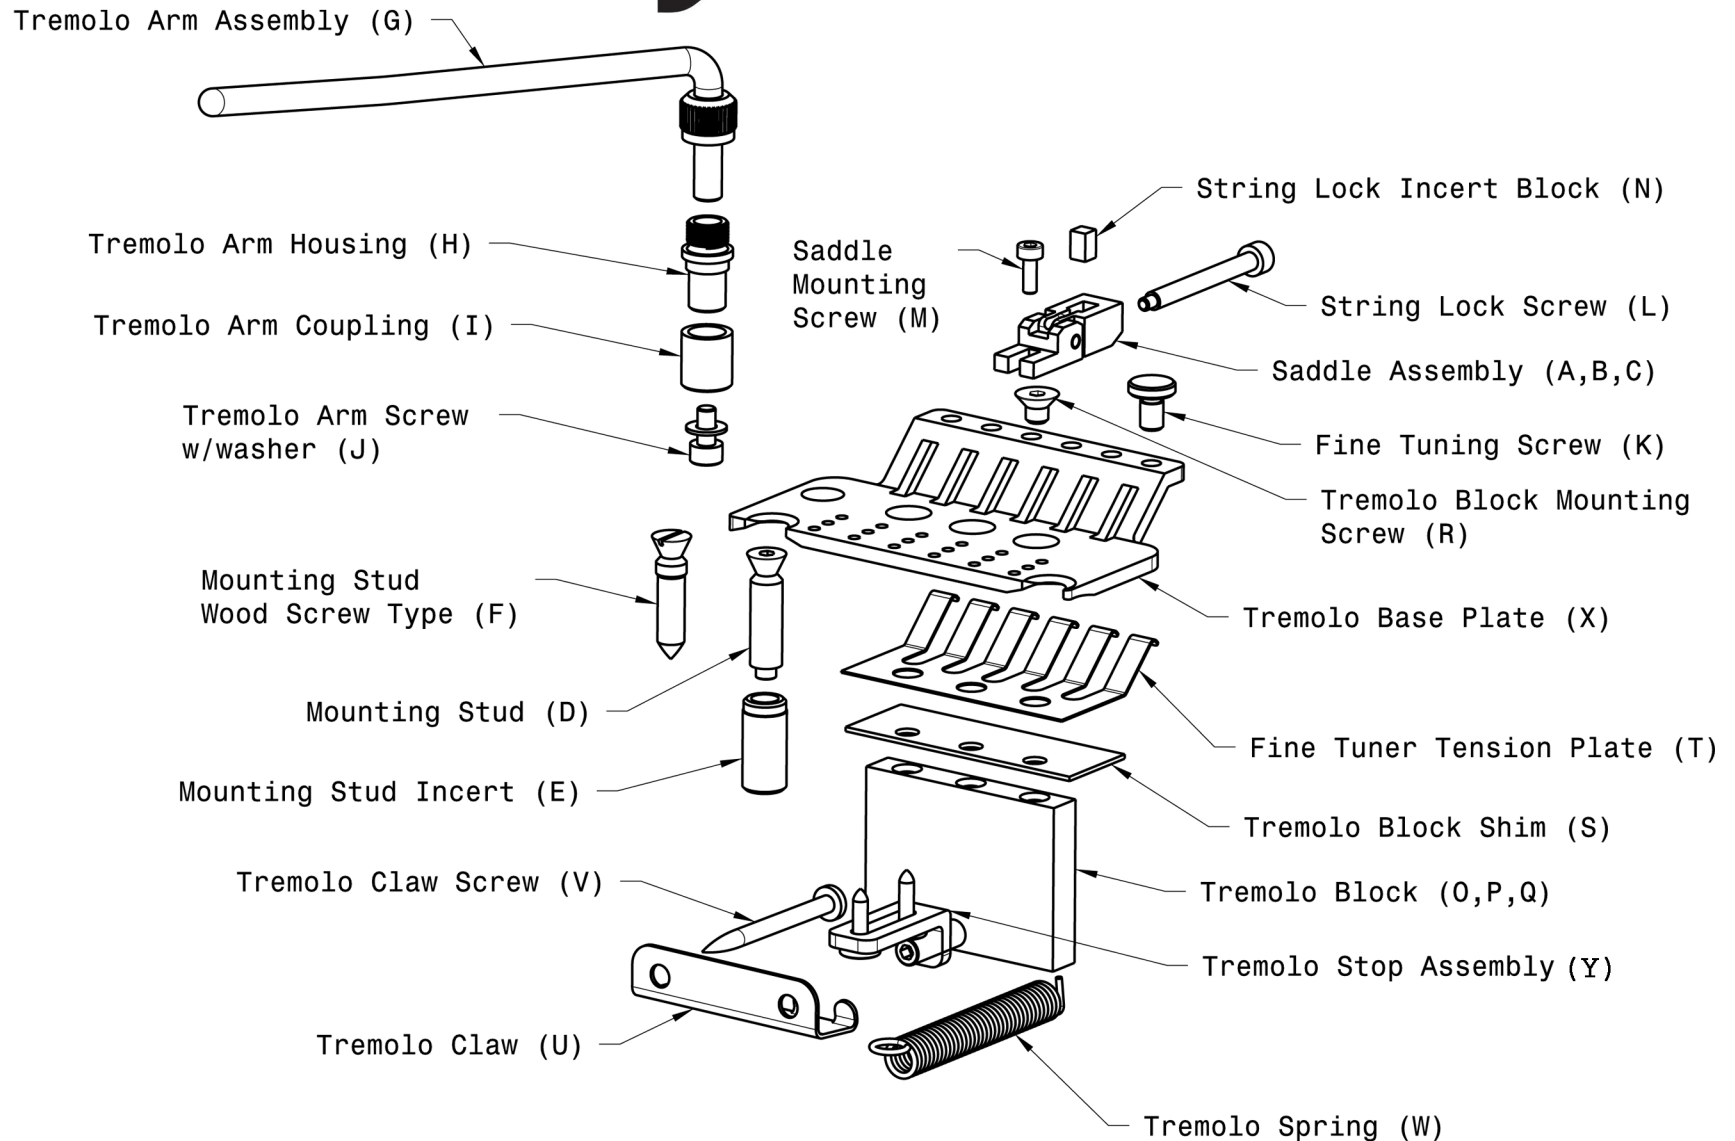

Floyd Rose

Parts diagram applicable for the following systems:

Floyd Rose Original 6 & 7 Strings, 1000 Series Original, Special, and Titanium